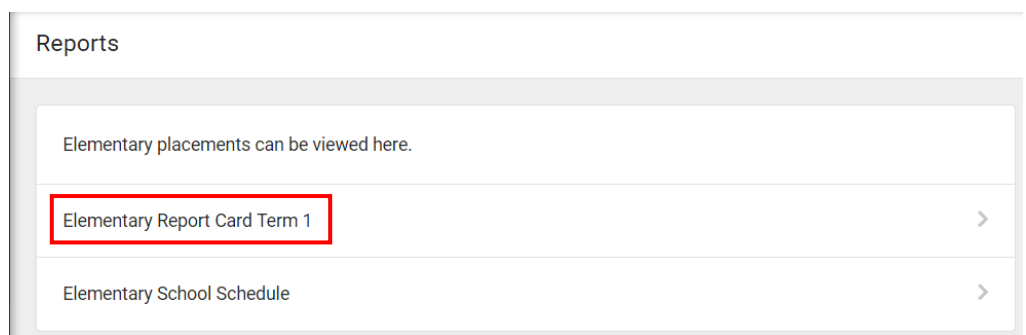

To view the standards based elementary report card, follow the instructions below.

1. LOG INTO PARENT PORTAL

2. CLICK ON THE MENU ICON

3. CLICK ON DOCUMENTS, 4. SELECT THE ELEMENTARY REPORT CARD 5. A WINDOW WILL POP UP AND A PDF OF THE REPORT CARD WILL DISPLAY