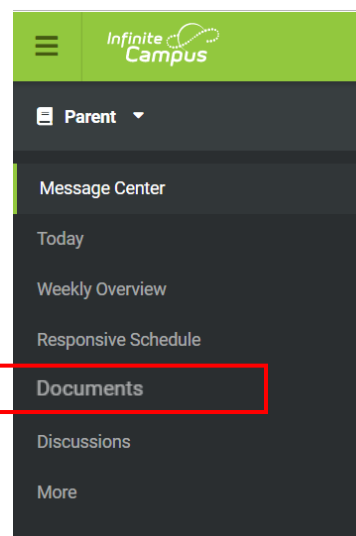

To view the standards based elementary report card, follow the instructions below.

1. LOG INTO PARENT PORTAL

2. CLICK ON THE MENU ICON

3. CLICK ON DOCUMENTS, 4. SELECT THE ELEMENTARY REPORT CARD 5. A WINDOW WILL POP UP AND A PDF OF THE REPORT CARD WILL DISPLAY