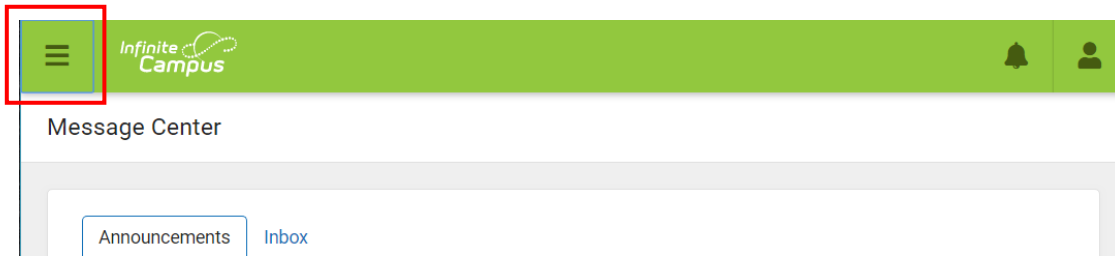

To view the standards based elementary report card, follow the instructions below.

1. LOG INTO PARENT PORTAL

2. CLICK ON THE MENU ICON

3. CLICK ON DOCUMENTS, 4. SELECT THE ELEMENTARY REPORT CARD 5. A WINDOW WILL POP UP AND A PDF OF THE REPORT CARD WILL DISPLAY